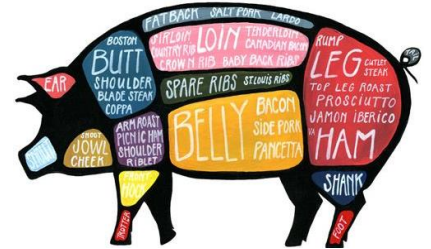

40. Shark Rocket Vacuum: The Shark Rocket DeluxePro Upright Vacuum thoroughly cleans bare floors and deep cleans carpets. Weighing about 8 lbs., this lightweight vacuum has advanced swivel steering, a removable dust cup, and 2x the capacity of the original Rocket. Not only is this vacuum great on floors, it turns into a handheld vac. The high output LED lights on the nozzle and hand vac illuminate the work area so you can easily spot the hidden debris. Includes an extensive number of accessories including the Duster Crevice tool, a pet/upholstery tool, a flexible hose and the Dust-Away Hard Floor attachment that are durable and can also be stored on board. Better yet, it has a generous 30-ft. power cord.

Friends of LCS

41. Kitchen Items - Includes stainless steel mixing bowls, wire whisks, spatulas, an apron and kitchen towels. These items were donated in memory of our dear sister, Adrianna Langeland, who was instrumental in many ways in promoting Lamont Christian School during her lifetime. Adrianna loved being in the kitchen. This is our way of honoring and remembering her.

Friends of LCS

42. Pork Package - Half a pig butchered and processed into ham, bacon, chops, steaks, and sausage. Contact DeVries Meats for processing details.

Keith & Jenny Hanenburg and DeVries Meats

43. Four-Course Home-Cooked Dinner for Two: Dine at a custom log home in the woods. Includes a home tour featuring unique rustic furnishings, hand carvings, and oddities of God's created nature. The home was featured in Log Home Living magazine. To take place on a date of your choice at a home in the Lamont area.

Jim & Cindy Bursma

44. American Girl Bitty Baby: Delight your little one with a Bitty Baby to cuddle and love—and treasure for years to come. The Bitty Baby doll is 15" tall, with eyes that open and close. She has a cuddly cloth body, and her head and limbs are made of smooth vinyl. Bitty Baby arrives dressed in a diaper and a pink bodysuit, with an additional sleeper. Also included are Mommy's diaper bag filled with essentials, food jars with baby spoon, and a blanket.

Steve & Julie Molewyk and Gord & Jean VanHouten

45. Weekend Downtown: Spend a weekend evening in downtown Grand Rapids with a $50 gift card to Wolfgang Puck and a one-night stay at the Amway Grand Hotel for two in a luxurious guest room with evening turndown service and complimentary access to health club facilities for a Friday or Saturday evening.

Amway Grand & Friends of LCS